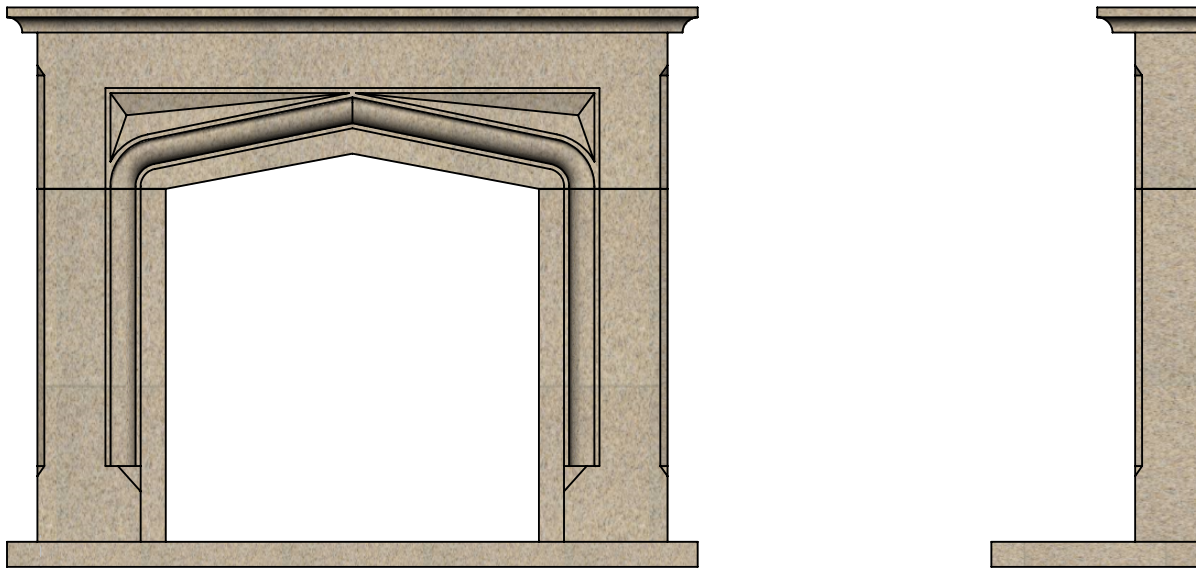

FDC (UK) Ltd
Drews Yard, Hindon Road, Dinton, Wiltshire, SP3 5EH
Tel: 01722 716161
Fax: 01722 716162

www.fdcuk.co.uk
sales@fdcuk.co.uk

B O S C O M B E

	Metric	Imperial
Shelf	1370 x 200 x 50	54 x 8 x 2
Hearth	1370 x 410 x 50	54 x 16 x 2
Height (inc.hearth)	1110	43 ³ / ₄
Mantel Opening	840w x 700/820h	33w x 27 ¹ / ₂ /32 ¹ / ₄ h
Across Legs	1250	49 ¹ / ₄
Leg Depth	125	5
Rebate	35	1
Back Hearth	900 x 380 x 30	35 ¹ / ₂ x 15 x 1 ¹ / ₄
Hearth Type	SOLID	
Hearth Shape	SQUARE	

S A N D S T O N E