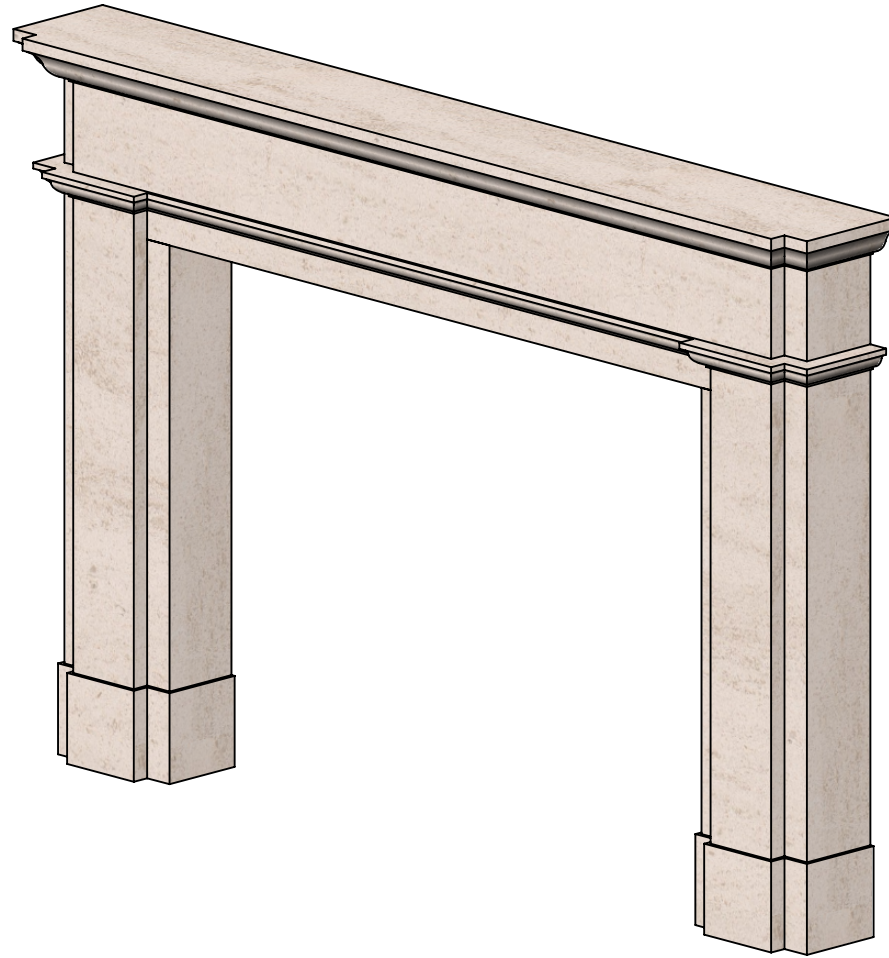

Part Number:	Description: Castle Surround	Rebate: 4mm	SCALE:1:12	SHEET 1 OF 2	A4
Material: Rosal Limestone	FDC (UK) Limited	Address	Drews Yard, Hindon Road, Dinton, SP3 5EH	Tel	01722716161
		Web	www.fdcuk.co.uk	Email	sales@fdcuk.co.uk
				Fax	01722716162

Part Number:	Description: Castle Surround	Rebate: 4mm	SCALE:1:12	SHEET 2 OF 2	A4
Material: Rosal Limestone	FDC (UK) Limited	Address	Drews Yard, Hindon Road, Dinton, SP3 5EH	Tel	01722716161
		Web	www.fdcuk.co.uk	Email	sales@fdcuk.co.uk
				Fax	01722716162