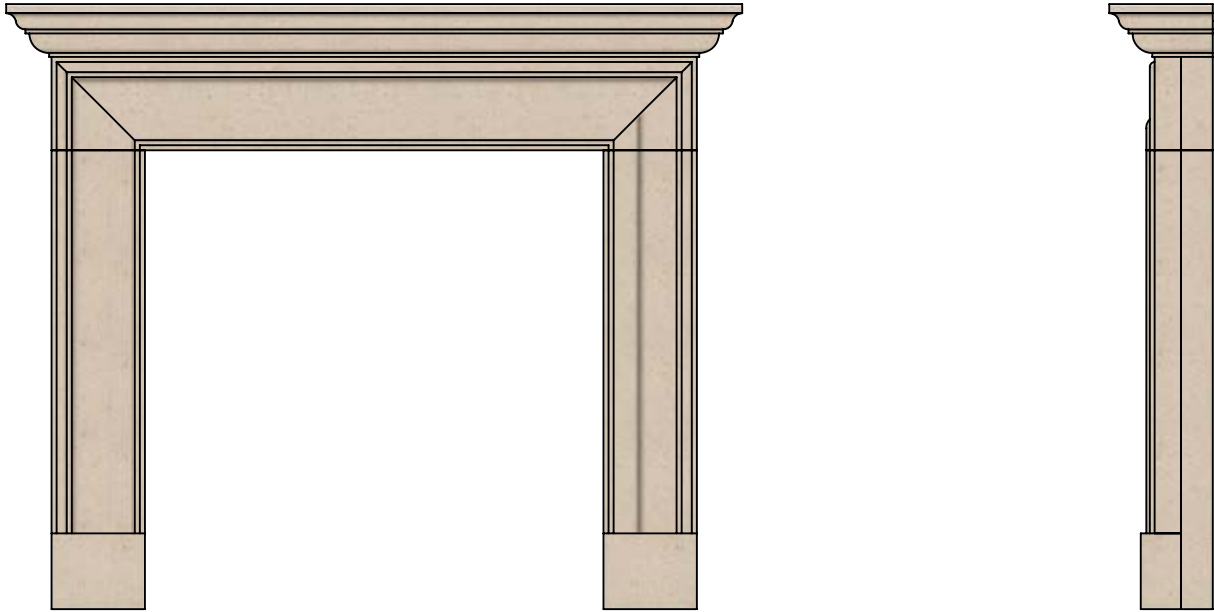

FDC (UK) Ltd
Drews Yard, Hindon Road, Dinton, Wiltshire, SP3 5EH
Tel: 01722 716161
Fax: 01722 716162

www.fdcuk.co.uk
sales@fdcuk.co.uk

58" SALISBURY BOLECTION

	Metric	Imperial
Shelf	1460 x 205 x 105	57½ x 8 x 4
Hearth	N/A	N/A
Height	1200	47
Mantel Opening	910 x 910	36 x 36
Across Legs	1280	50½
Leg Depth	145	6
Rebate	30	1
Back Hearth	N/A	N/A
Hearth Type	N/A	
Hearth Shape	N/A	

CHARMOT LIMESTONE