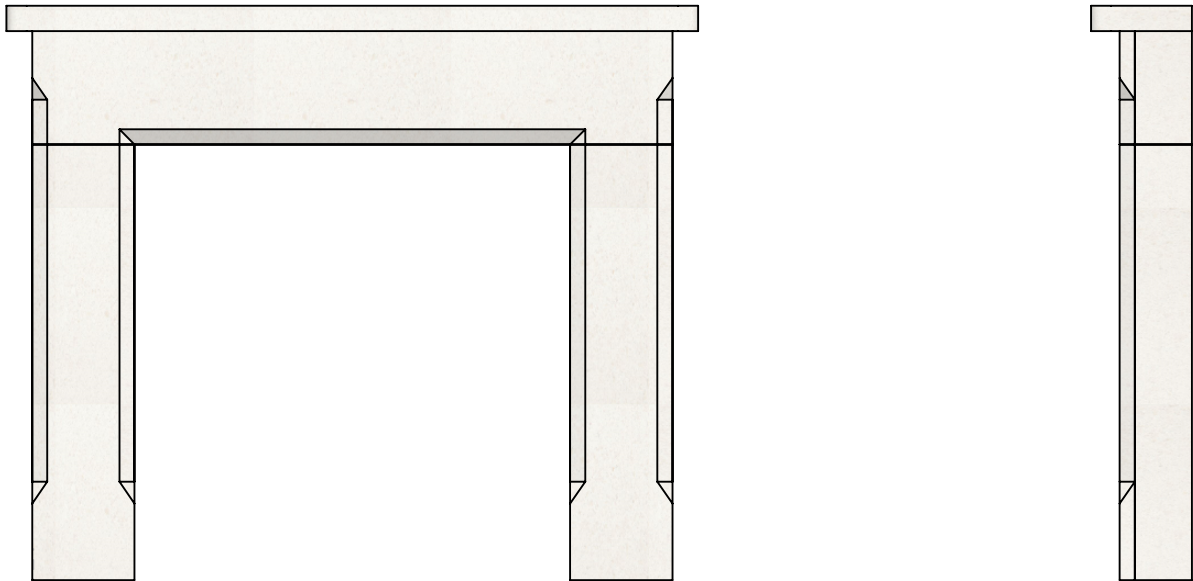

FDC (UK) Ltd
 Drews Yard, Hindon Road, Dinton, Wiltshire, SP3 5EH
 Tel: 01722 716161
 Fax: 01722 716162

www.fdcuk.co.uk
sales@fdcuk.co.uk

54" SHELBY

	Metric	Imperial
Shelf	1370 x 200 x 50	54 x 8 x 2
Hearth	N/A	N/A
Height (inc.hearth)	1140	45
Mantel Opening	865 x 865	34 x 34
Across Legs	1270	50
Leg Depth	145	5¾
Rebate	25 / 75	1 / 3
Back Hearth	N/A	N/A
Hearth Type	N/A	
Hearth Shape	N/A	

AEGEAN LIMESTONE