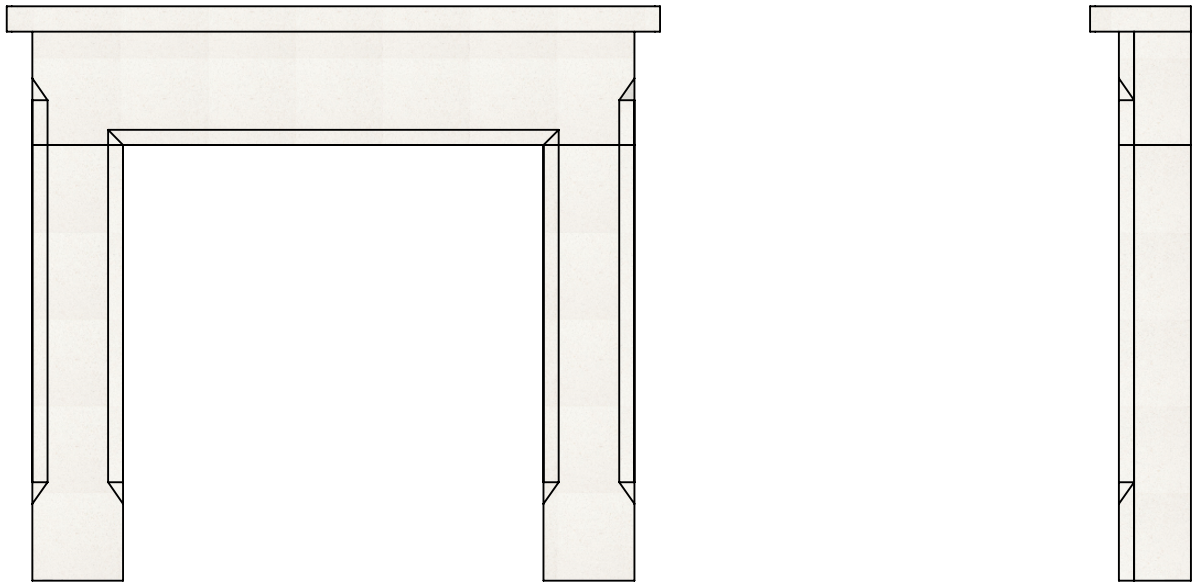

FDC (UK) Ltd
 Drews Yard, Hindon Road, Dinton, Wiltshire, SP3 5EH
 Tel: 01722 716161
 Fax: 01722 716162

www.fdcuk.co.uk
sales@fdcuk.co.uk

51" SHELBY

	Metric	Imperial
Shelf	1295 x 200 x 50	51 x 8 x 2
Hearth	N/A	N/A
Height (inc.hearth)	1140	44 ³ / ₄
Mantel Opening	32 ³ / ₄ w x 34h	32 ³ / ₄ w x 34h
Across Legs	1195	47
Leg Depth	145	5 ³ / ₄
Rebate	75	75
Back Hearth	N/A	N/A
Hearth Type	N/A	
Hearth Shape	N/A	

AEGEAN LIMESTONE