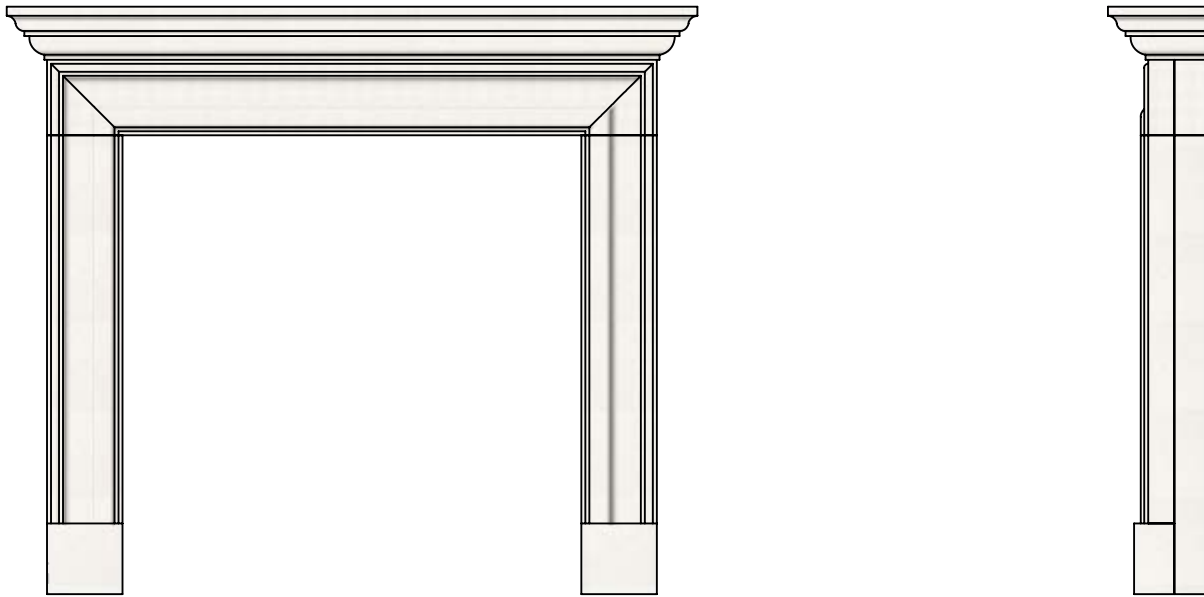

FDC (UK) Ltd
 Drews Yard, Hindon Road, Dinton, Wiltshire, SP3 5EH
 Tel: 01722 716161
 Fax: 01722 716162

www.fdcuk.co.uk
sales@fdcuk.co.uk

54" SALISBURY BOLECTION

	Metric	Imperial
Shelf	1370 x 195 x 105	54 x 8 x 4
Hearth	N/A	N/A
Height	1165	46
Mantel Opening	910 x 910	36 x 36
Across Legs	1210	48
Leg Depth	145	6
Rebate	25	1
Back Hearth	N/A	N/A
Hearth Type	N/A	
Hearth Shape	N/A	

AEGEAN LIMESTONE