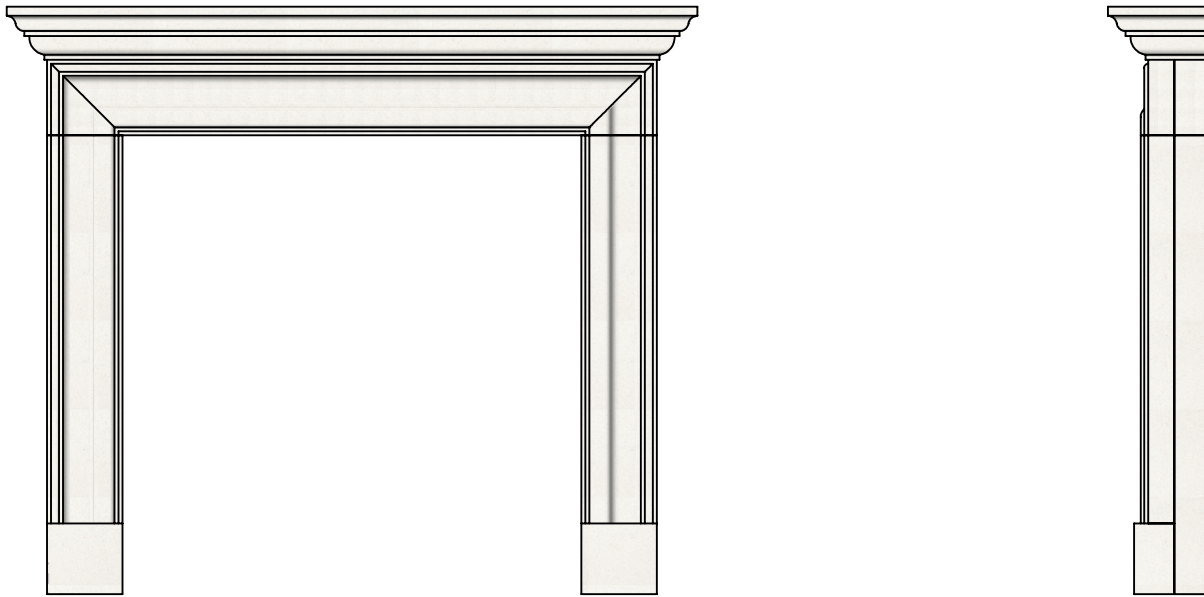

FDC (UK) Ltd
Drews Yard, Hindon Road, Dinton, Wiltshire, SP3 5EH
Tel: 01722 716161
Fax: 01722 716162

www.fdcuk.co.uk
sales@fdcuk.co.uk

54" SALISBURY BOLECTION

| | Metric | Imperial |
|----------------------------|------------------|-----------------|
| Shelf | 1370 x 195 x 105 | 54 x 8 x 4 |
| Hearth | N/A | N/A |
| Height (inc.hearth) | 1165 | 46 |
| Mantel Opening | 910 x 910 | 36 x 36 |
| Across Legs | 1210 | 48 |
| Leg Depth | 145 | 6 |
| Rebate | 25 | 1 |
| Back Hearth | N/A | N/A |
| Hearth Type | N/A | |
| Hearth Shape | N/A | |

AEGEAN LIMESTONE