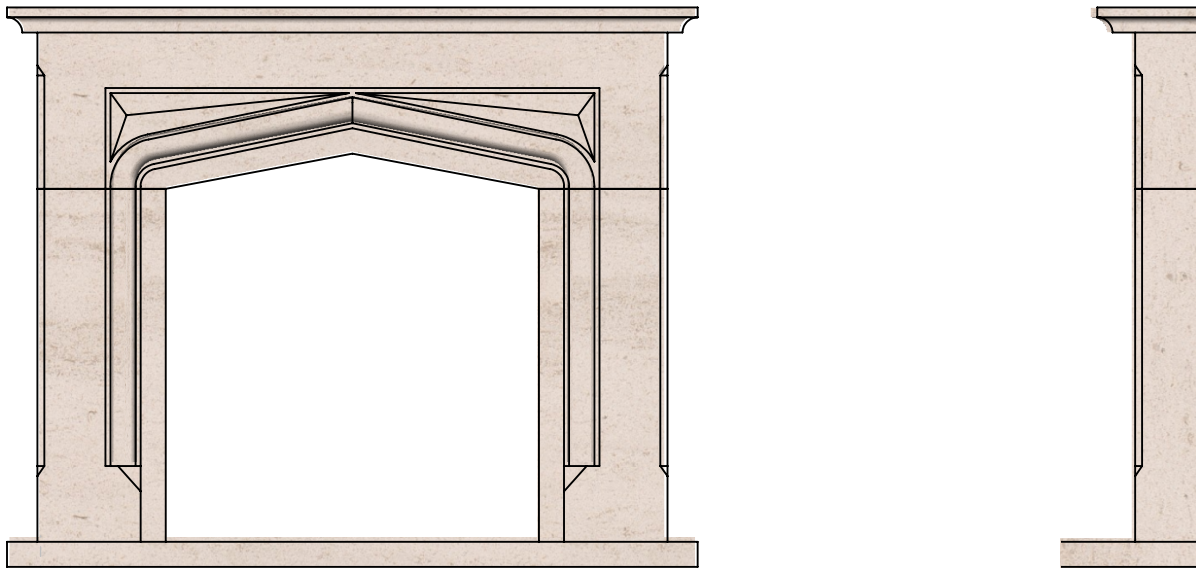

FDC (UK) Ltd
 Drews Yard, Hindon Road, Dinton, Wiltshire, SP3 5EH
 Tel: 01722 716161
 Fax: 01722 716162

www.fdcuk.co.uk
sales@fdcuk.co.uk

B O S C O M B E

	Metric	Imperial
Shelf	1370 x 200 x 50	54 x 8 x 2
Hearth	1370 x 410 x 50	54 x 16 x 2
Height (inc.hearth)	1110	43 ³ / ₄
Mantel Opening	840w x 700/820h	33w x 27 ¹ / ₂ /32 ¹ / ₄ h
Across Legs	1250	49 ¹ / ₄
Leg Depth	125	5
Rebate	35	1
Back Hearth	900 x 380 x 30	35 ¹ / ₂ x 15 x 1 ¹ / ₄
Hearth Type	SOLID	
Hearth Shape	SQUARE	