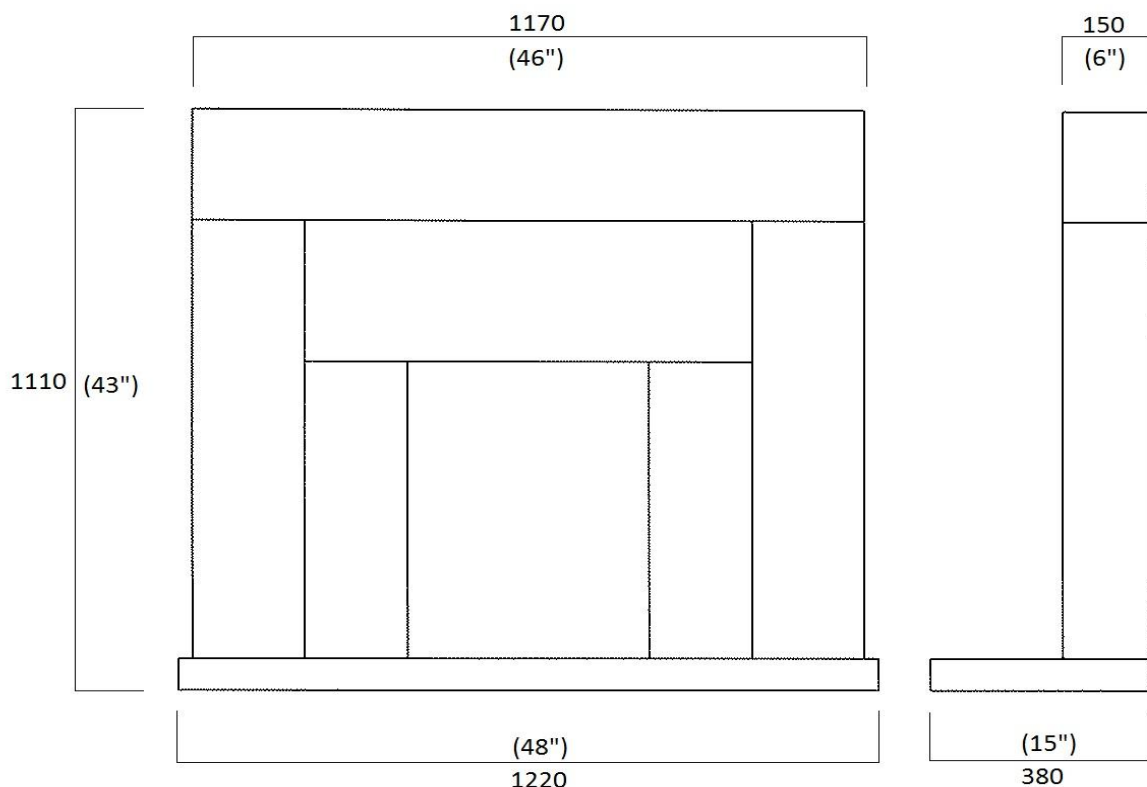

FDC (UK) Ltd
 Unit C4 Dinton Business Park, Catherine Ford Road, Dinton Salisbury SP3 5HZ
 Tel; 01722 716161 Fax; 01722 716162

www.fdcuk.co.uk
sales@fdcuk.co.uk

ANCONA

	Metric	Imperial
Shelf	1170 x 150	46 x 6
Hearth	1220 x 380 x 60	48 x 15 x 2.5
Height (inc.hearth)	1110	43.75
Mantle Opening	780 x 840	31 x 33
Across Legs	1170	46
Leg Depth	150	6
Rebate	75	3

Hearth Type Boxed Flush
 Hearth Shape Square

Portuguese Limestone