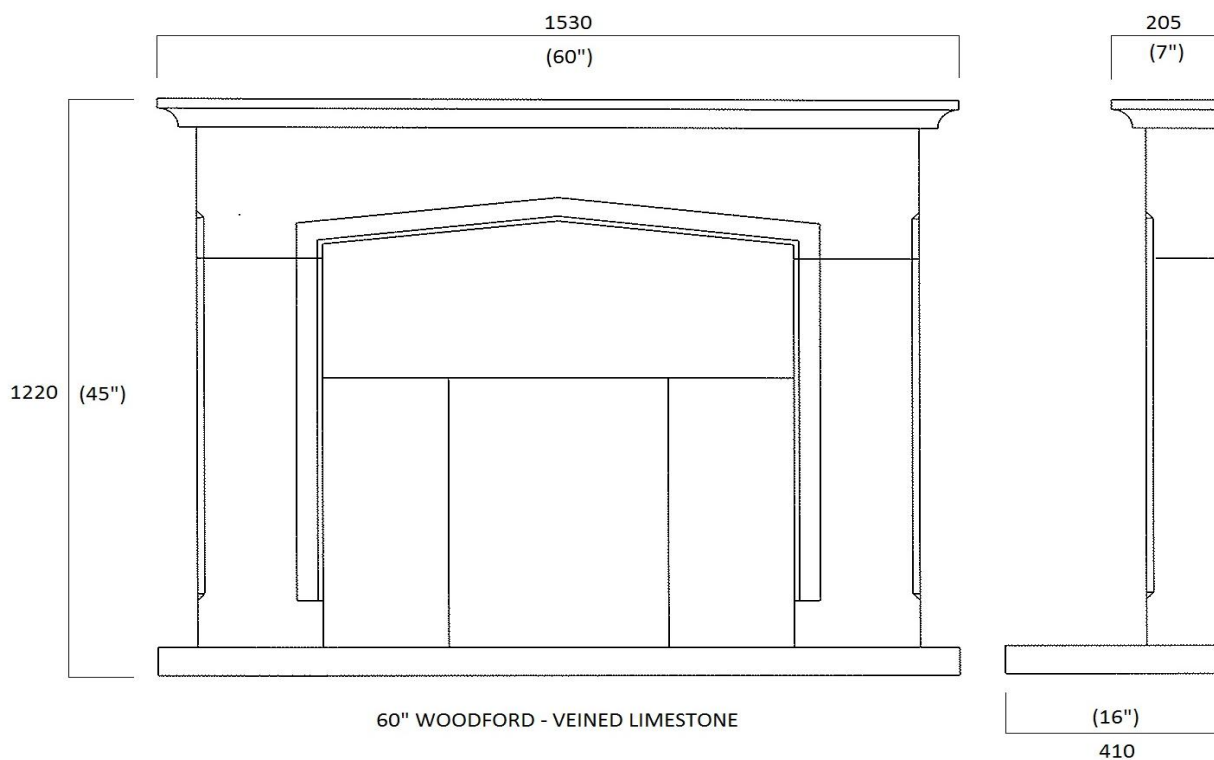

FDC (UK) Ltd
 Unit C4 Dinton Business Park, Catherine Ford Road, Dinton Salisbury SP3 5HZ
 Tel; 01722 716161 Fax; 01722 716162

www.fdcuk.co.uk
sales@fdcuk.co.uk

WOODFORD 60

	Metric	Imperial
Shelf	1530 x 205 x 60	60 x 7 x 2.4
Hearth	1530 x 410 x 60	60 x 16 x 2.8
Height (inc.hearth)	1220	48
Mantle Opening	900 x 850 / 900	35 x 33.5 / 35
Across Legs	1380	54
Leg Depth	140	5.5
Rebate	35	1.4
Hearth Type	Solid	
Hearth Shape	Shamfered	