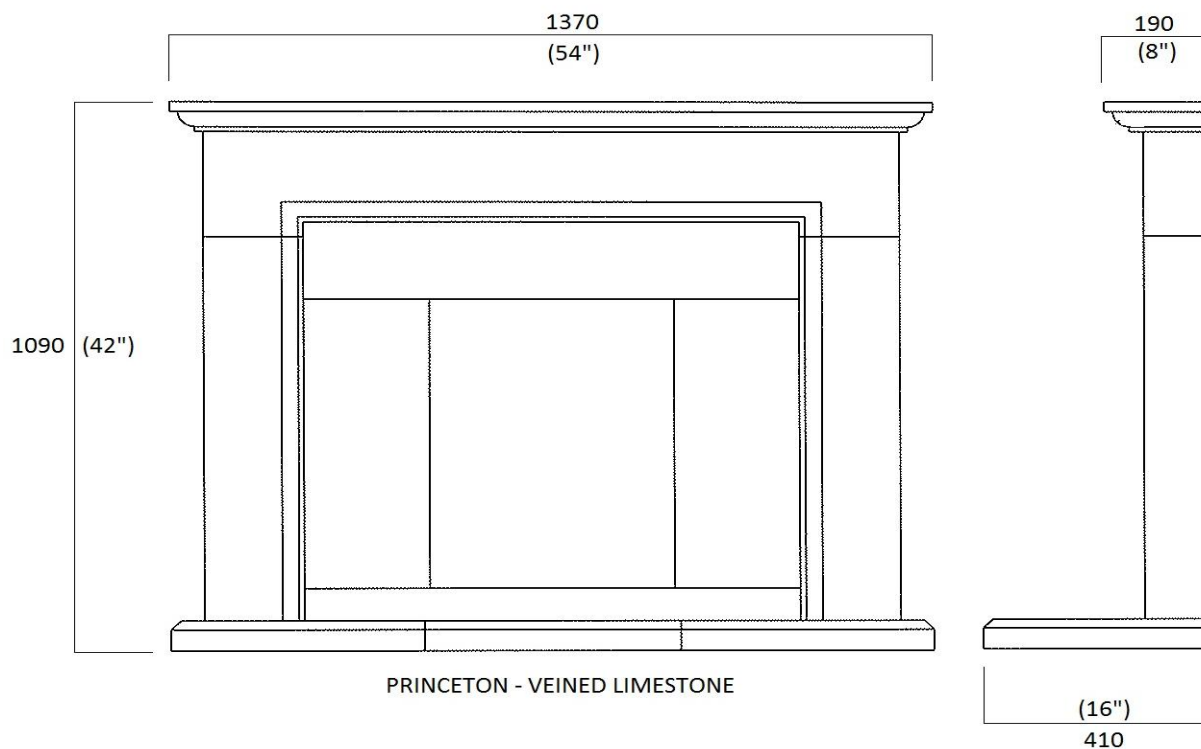

FDC (UK) Ltd
 Unit C4 Dinton Business Park, Catherine Ford Road, Dinton Salisbury SP3 5HZ
 Tel; 01722 716161 Fax; 01722 716162

www.fdcuk.co.uk
sales@fdcuk.co.uk

PRINCETON

	Metric	Imperial
Shelf	1370 x 190 x 60	54 x 8 x 2.4
Hearth	1370 x 410 x 60	54 x 16 x 2.4
Height (inc.hearth)	1090	42
Mantle Opening	890 x 790	35 x 31
Across Legs	1250	49
Leg Depth	120	4.7
Rebate	35	1.4

Hearth Type Solid
 Hearth Shape Square with Bevel

Portuguese Limestone