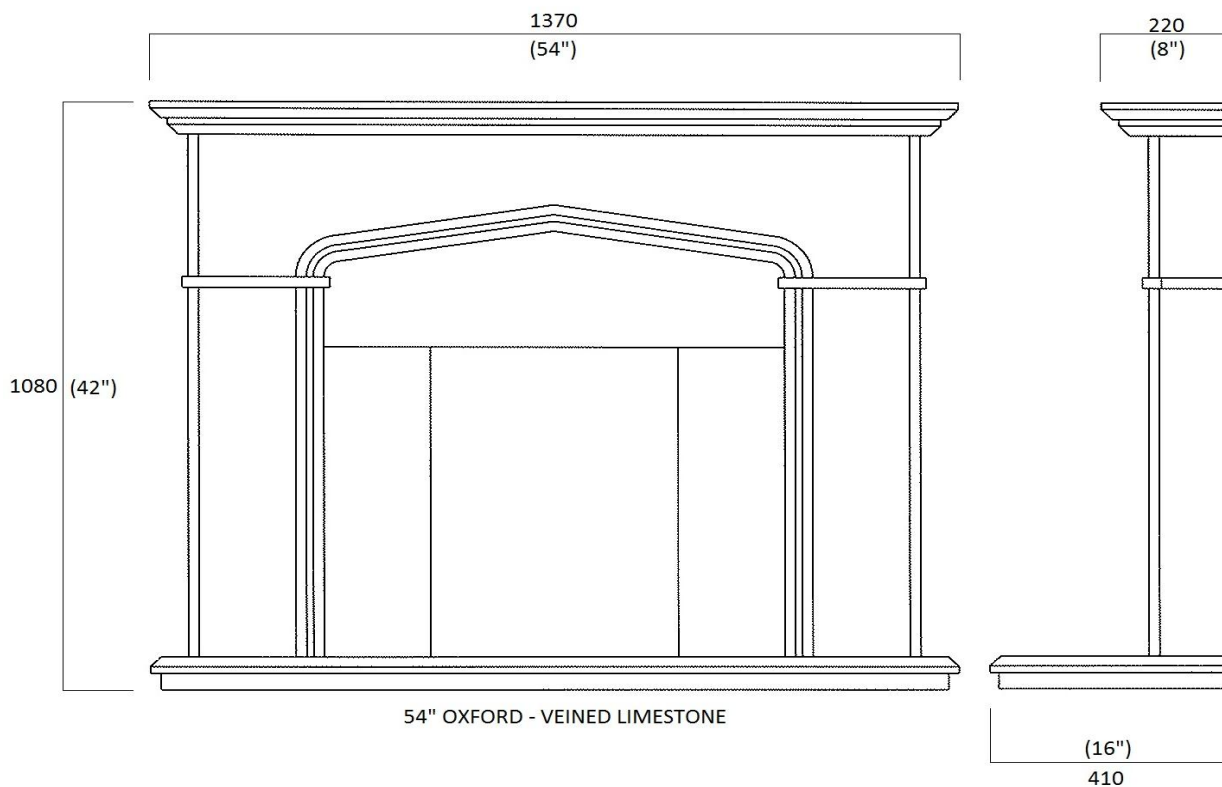

FDC (UK) Ltd

Unit C4 Dinton Business Park, Catherine Ford Road, Dinton Salisbury SP3 5HZ

Tel; 01722 716161 Fax; 01722 716162

www.fdcuk.co.uk

sales@fdcuk.co.uk

OXFORD 54

	Metric	Imperial
Shelf	1370 x 220 x 60	54 x 8 x 2.4
Hearth	1370 x 410 x 60	54 x 16 x 2.4
Height (inc.hearth)	1080	42
Mantle Opening	760 x 700 / 785	30 x 27 / 31
Across Legs	1240	49
Leg Depth	140	5.5
Rebate	75	3

Hearth Type

B&L

Hearth Shape

Chamfered

Portuguese Limestone