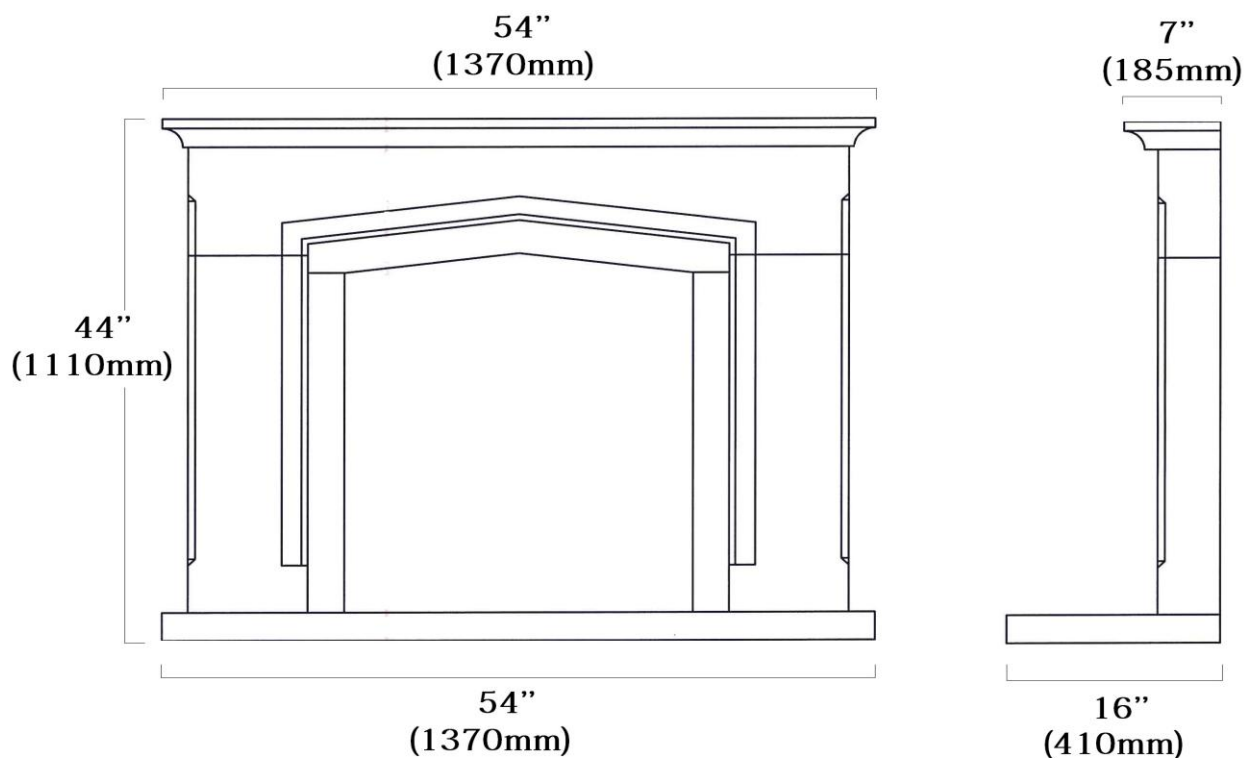

# LANGFORD 54

	Metric	Imperial
Shelf	1370 x 185 x 60	54 x 7 x 2.4
Hearth	1370 x 410 x 60	54 x 16 x 2.4
Back Hearth	900 x 410 x 30	35.4 x 16 x 1.2
Height (inc.hearth)	1110	44
Mantle Opening	810 x 785 / 835	32 x 31 / 33
Stove Opening	670 x 725 / 835	26 x 28 / 33
Across Legs	1270	50
Leg Depth	120	5
Rebate	35	1.4
Hearth Type	Solid	
Hearth Shape	Square	