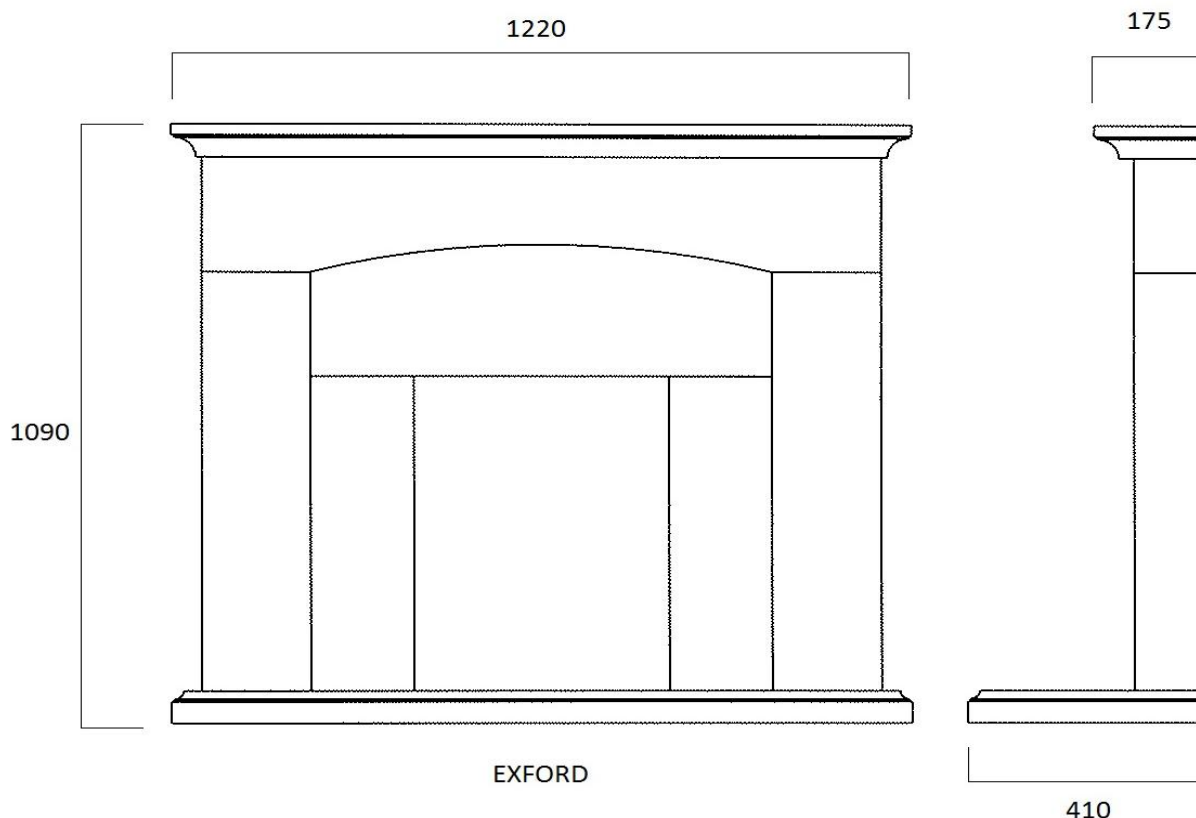

FDC (UK) Ltd
 Unit C4 Dinton Business Park, Catherine Ford Road, Dinton Salisbury SP3 5HZ
 Tel; 01722 716161 Fax; 01722 716162

www.fdcuk.co.uk
sales@fdcuk.co.uk

EXFORD

	Metric	Imperial
Shelf	1220 x 185 x 60	48 x 7 x 2.4
Hearth	1220 x 410 x 60	48 x 16 x 2.4
Height (inc.hearth)	1090	43
Mantle Opening	760 x 760 / 710	30 x 30 / 28
Across Legs	1120	44
Leg Depth	120	4.7
Rebate	75	3

Hearth Type Boxed
 Hearth Shape Square with Profile

Portuguese Limestone