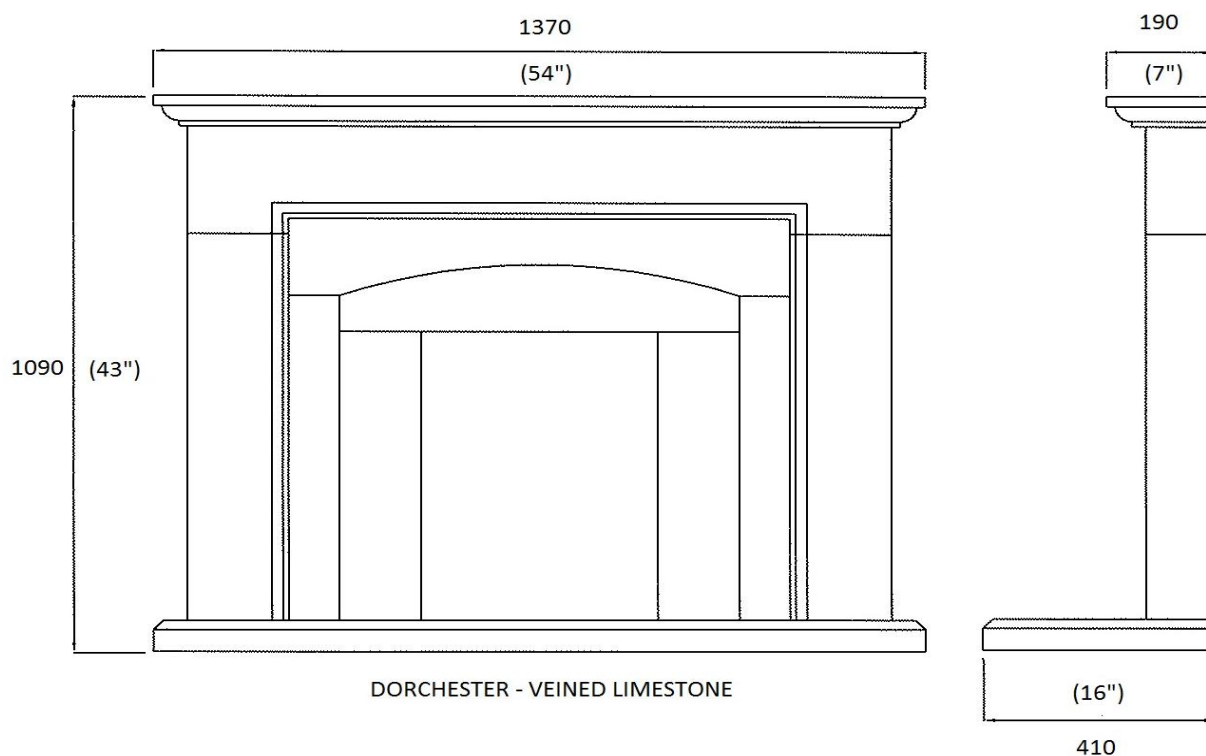

# D O R C H E S T E R

DORCHESTER - VEINED LIMESTONE

	Metric	Imperial
Shelf	1370 x 190 x 60	54 x 7 x 2.4
Hearth	1370 x 410 x 60	54 x 16 x 2.4
Height (inc.hearth)	1090	43
Mantle Opening	890 x 790	35 x 31
Outer Slip Opening	710 x 640 / 700	28 x 25 / 27.5
Across Legs	1250	49
Leg Depth	120	4.7
Rebate	35	1.4

Hearth Type Solid  
 Hearth Shape Square with Bevel