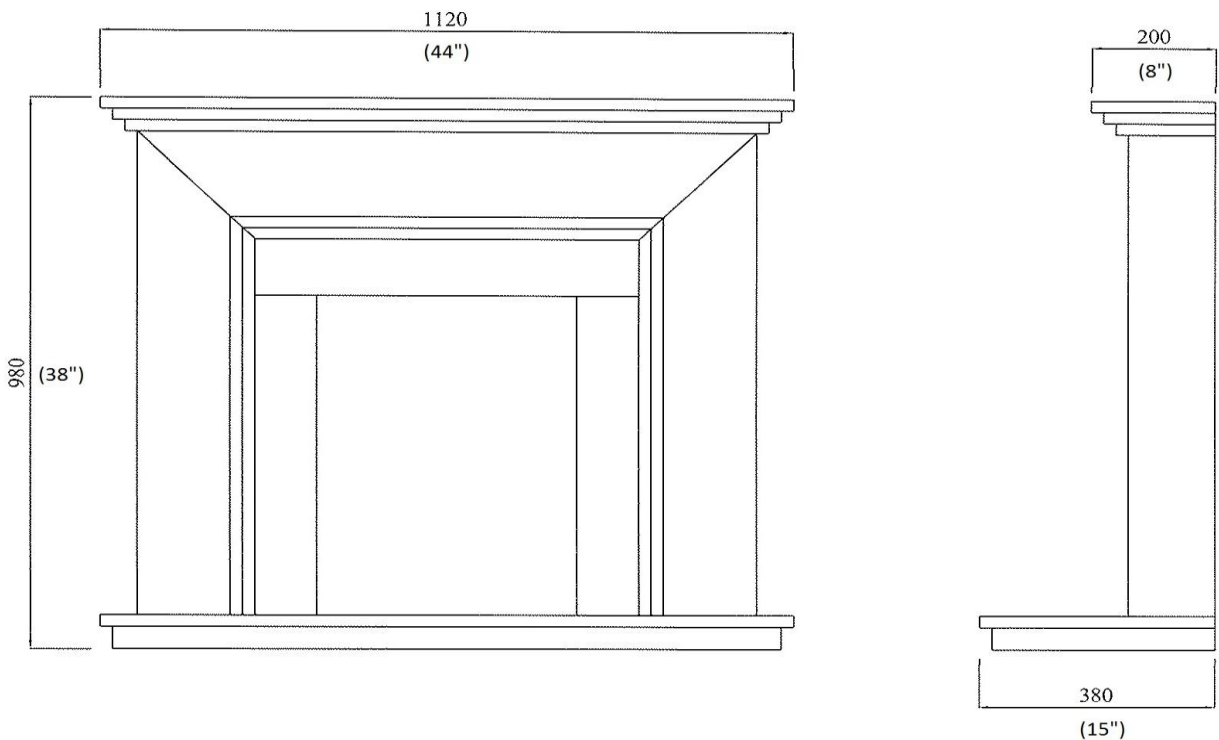

# COMPTON

	Metric	Imperial
Shelf	1120 x 200 x 60	44 x 8 x 2.4
Hearth	1120 x 380 x 60	44 x 15 x 2.4
Height (inc.hearth)	980	38.5
Mantle Opening	620 x 670	24 x 26
Across Legs	1000	39
Leg Depth	140	5.5
Rebate	75	3