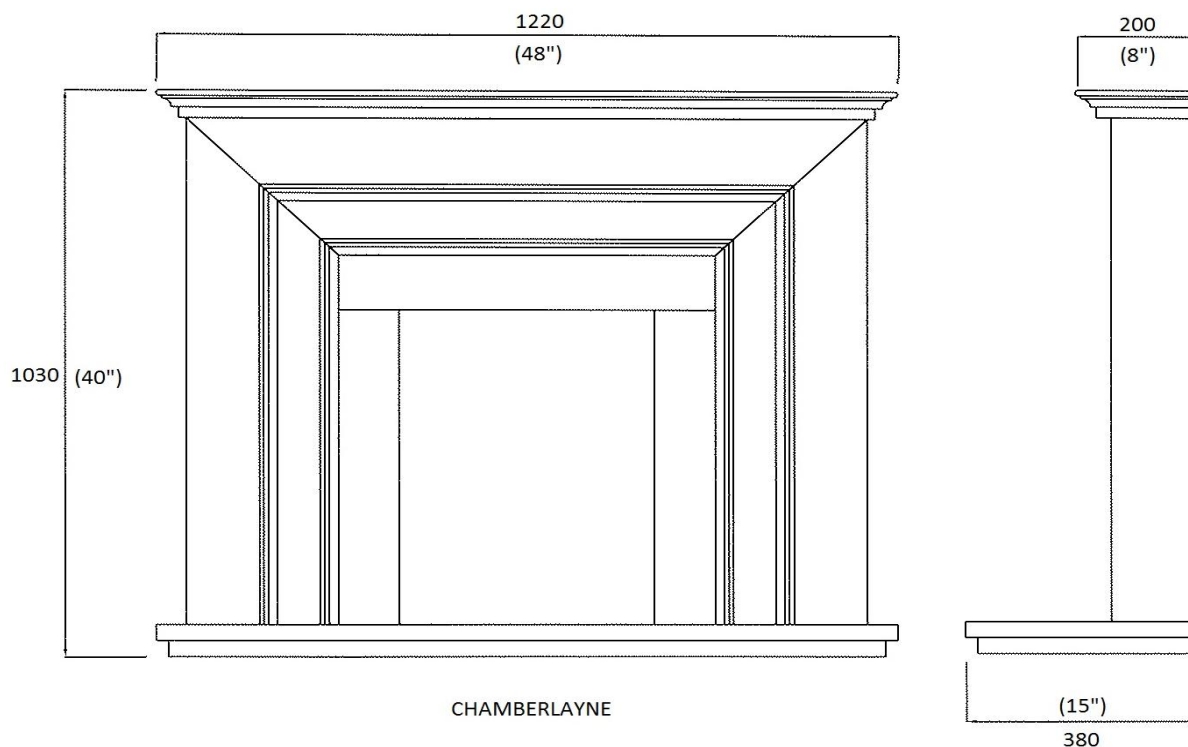

FDC (UK) Ltd
 Unit C4 Dinton Business Park, Catherine Ford Road, Dinton Salisbury SP3 5HZ
 Tel; 01722 716161 Fax; 01722 716162

www.fdcuk.co.uk
sales@fdcuk.co.uk

CHAMBERLAYNE

	Metric	Imperial
Shelf	1220 x 200 x 50	48 x 8 x 2
Hearth	1220 x 380 x 50	48 x 16 x 2
Height (inc.hearth)	1030	40.5
Mantle Opening	620 x 670	24 x 26
Across Legs	1120	44
Leg Depth	140	5.5
Rebate	75	3
Hearth Type		B&L
Hearth Shape		Square