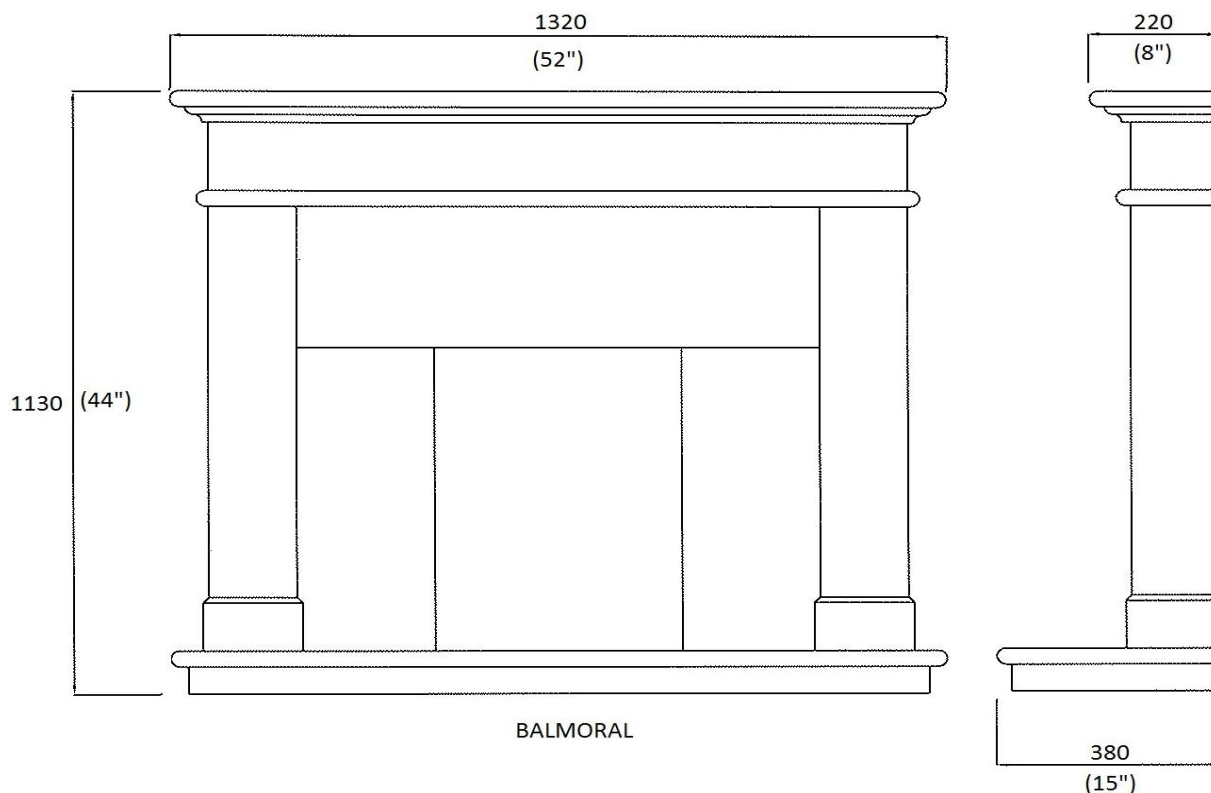

FDC (UK) Ltd
 Unit C4 Dinton Business Park, Catherine Ford Road, Dinton Salisbury SP3 5HZ
 Tel; 01722 716161 Fax; 01722 716162

www.fdcuk.co.uk
sales@fdcuk.co.uk

BALMORAL

	Metric	Imperial
Shelf	1320 x 220 x 60	52 x 8 x 2.4
Hearth	1320 x 380 x 80	52 x 15 x 3
Height (inc.hearth)	1130	44
Mantle Opening	870 x 830	34 x 33
Across Legs	1210	48
Leg Depth	160	6.3
Rebate	75 (35 with lights)	3 (1.4 with lights)

Hearth Type B&L
 Hearth Shape Square with Bullnose

Portuguese Limestone