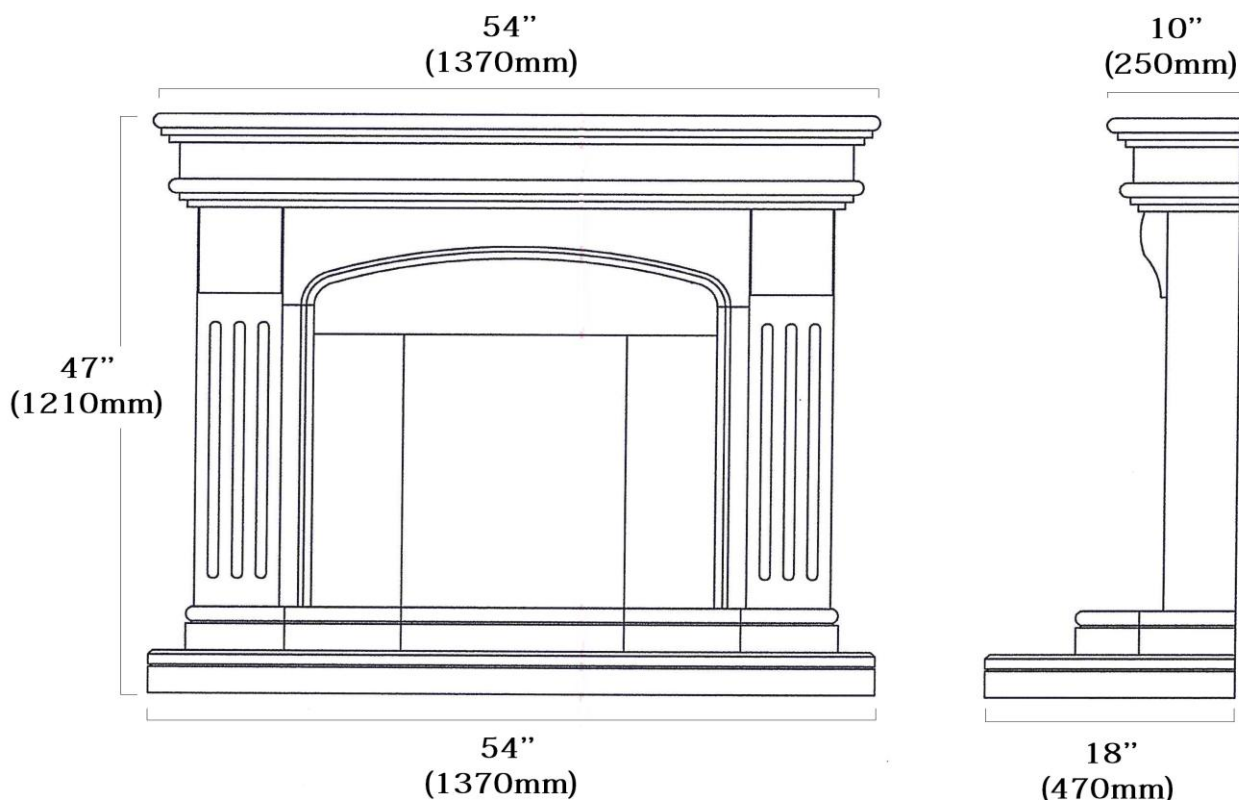

FDC (UK) Ltd

Unit C4 Dinton Business Park, Catherine Ford Road, Dinton Salisbury SP3 5HZ

Tel; 01722 716161 Fax; 01722 716162

www.fdcuk.co.uk

sales@fdcuk.co.uk

DURHAM

	Metric	Imperial
Shelf	1370 x 250 x 60	54 x 10 x 2.5
Hearth	1370 x 470 x 90	54 x 13 x 4
Top Hearth	1230 x 300 x 90	48 x 12 x 4
Height (inc.hearth)	1210	48
Mantle Opening	760 x 630 / 730	30 x 25 / 29
Across Legs	1200	47
Leg Depth	135	6
Rebate	75	3

Hearth Type	Flush
Hearth Shape	Boxed with Bevel
Top Hearth Type	Flush
Top Hearth Shape	Boxed with Bullnose

Portuguese Limestone