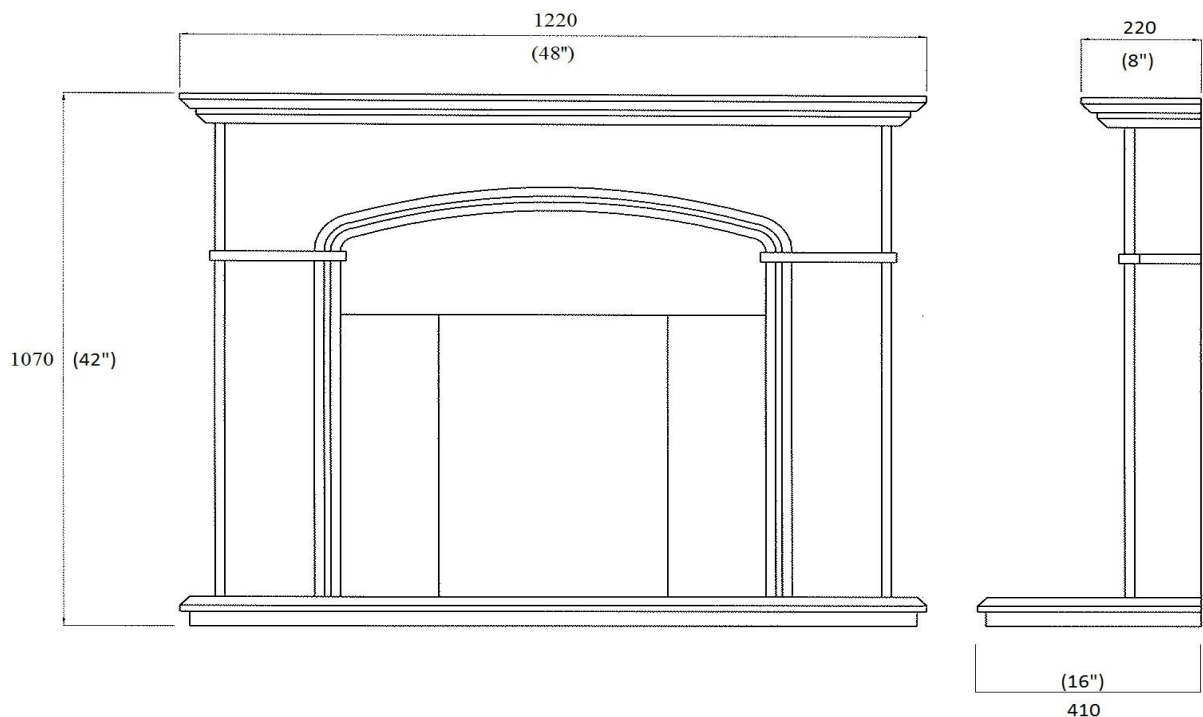

FDC (UK) Ltd
 Unit C4 Dinton Business Park, Catherine Ford Road, Dinton Salisbury SP3 5HZ
 Tel; 01722 716161 Fax; 01722 716162

www.fdcuk.co.uk
sales@fdcuk.co.uk

C A M B R I D G E 4 8

	Metric	Imperial
Shelf	1220 x 220 x 60	48 x 8 x 2.4
Hearth	1220 x 410 x 60	48 x 16 x 2.4
Height (inc.hearth)	1070	42
Mantle Opening	705 x 700 / 785	28 x 27.5 / 31
Across Legs	1090	43
Leg Depth	140	5.5
Rebate	75	3

Hearth Type B&L
 Hearth Shape Square with Rounded Corners

Portuguese Limestone