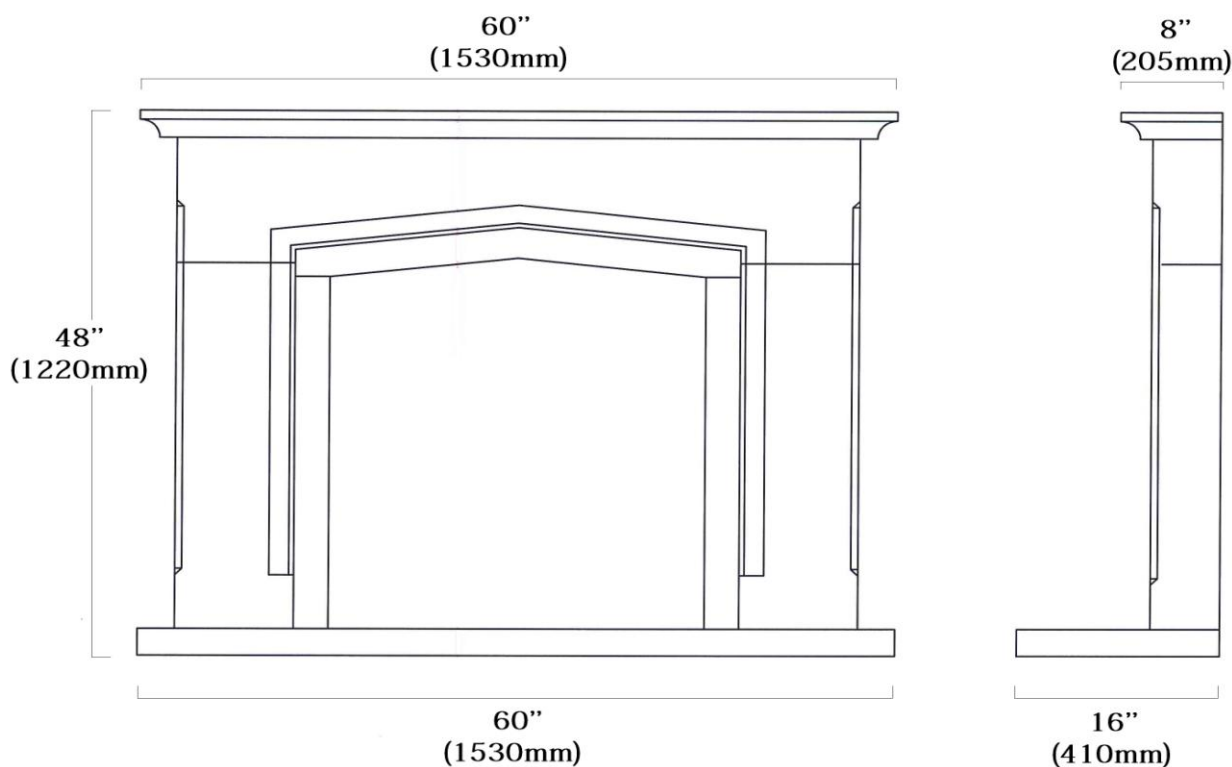

FDC (UK) Ltd
 Unit C4 Dinton Business Park, Catherine Ford Road, Dinton Salisbury SP3 5HZ
 Tel; 01722 716161 Fax; 01722 716162

www.fdcuk.co.uk
sales@fdcuk.co.uk

LANGFORD 60

	Metric	Imperial
Shelf	1530 x 205 x 60	60 x 8 x 2.4
Hearth	1530 x 410 x 60	60 x 16 x 2.4
Back Hearth	1000 x 410 x 30	39.4 x 16 x 1.2
Height (inc.hearth)	1220	48
Mantle Opening	900 x 850 / 900	35.4 x 33.4 / 35.4
Stove Opening	760 x 790 / 830	30 x 31 / 33
Across Legs	1380	55
Leg Depth	140	5.5
Rebate	35	1.4
Hearth Type	Solid	
Hearth Shape	Square	