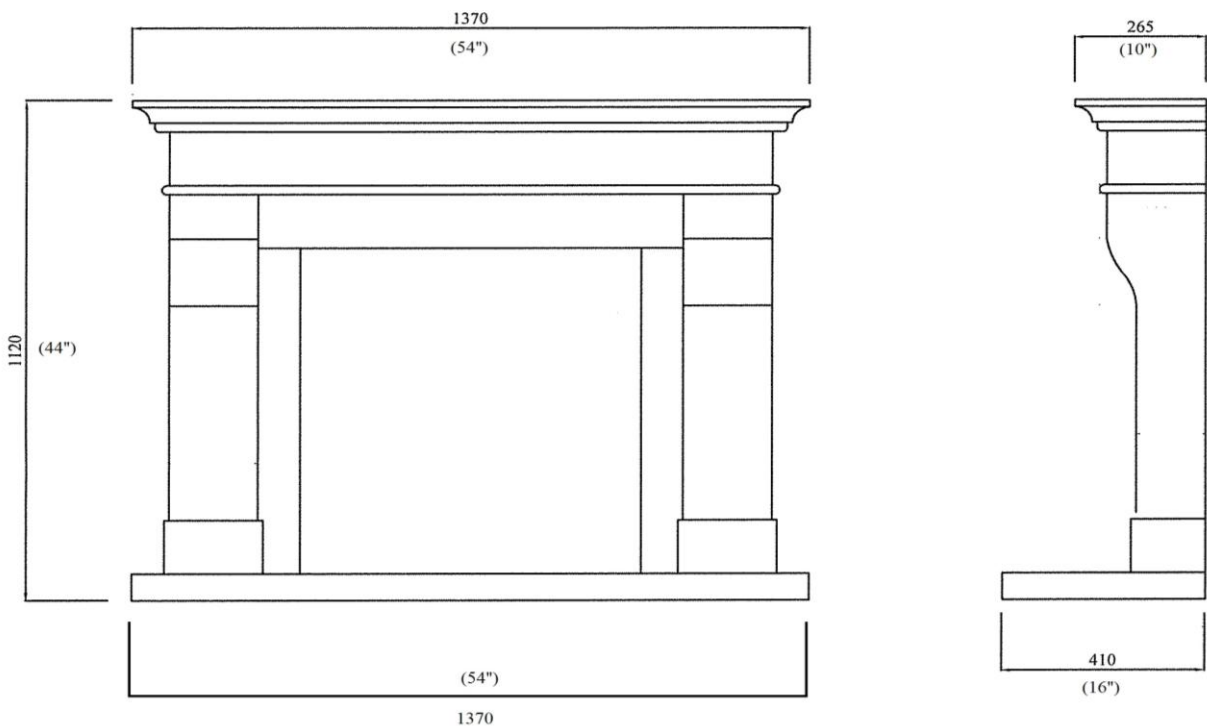

FDC (UK) Ltd
 Unit C4 Dinton Business Park, Catherine Ford Road, Dinton Salisbury SP3 5HZ
 Tel; 01722 716161 Fax; 01722 716162

www.fdcuk.co.uk
sales@fdcuk.co.uk

R I A L T O

	Metric	Imperial
Shelf	1370 x 265 x 60	54 x 10 x 2.4
Hearth	1370 x 410 x 60	54 x 16 x 2.4
Back Hearth	900 x 380 x 30	35 x 15 x 1.2
Height (inc.hearth)	1120	44
Mantle Opening	840 x 850	33 x 33.5
Stove Slip Opening	690 x 730	27 x 28.7
Across Legs	1240	49
Leg Depth	150	6
Rebate	35	1.4
Hearth Type	Solid	
Hearth Shape	Square	