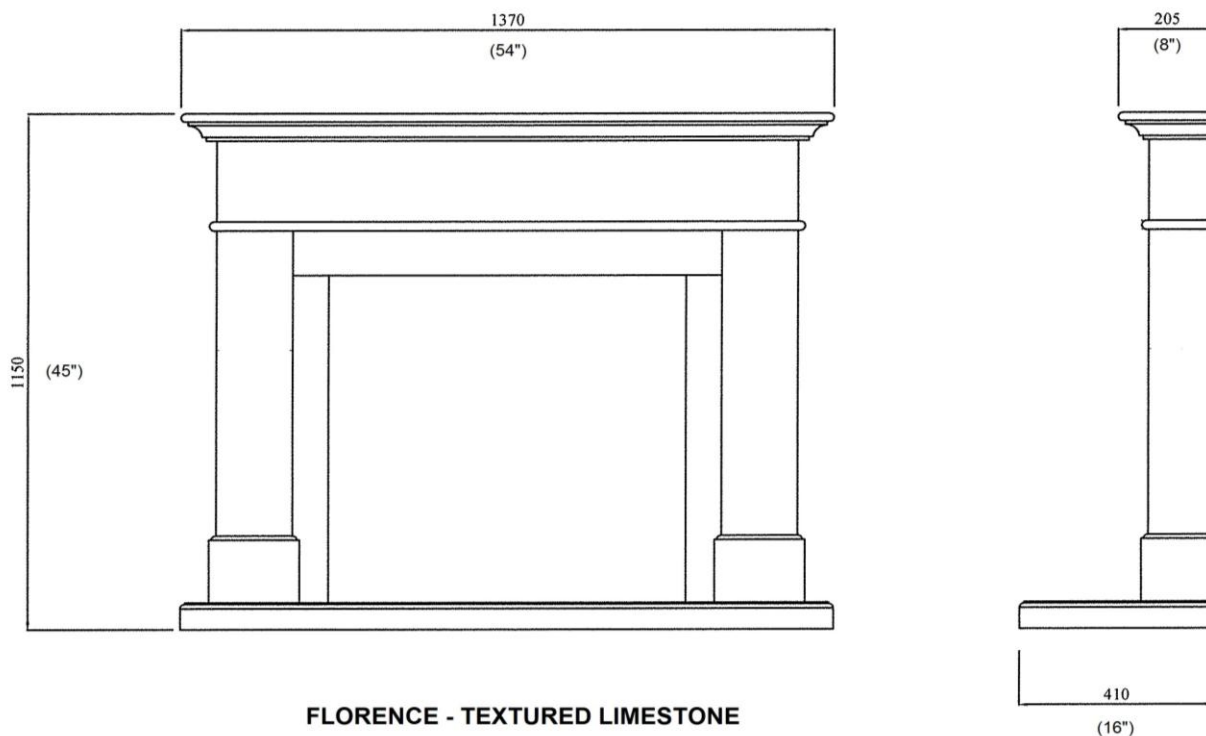

FDC (UK) Ltd

Unit C4 Dinton Business Park, Catherine Ford Road, Dinton Salisbury SP3 5HZ

Tel; 01722 716161 Fax; 01722 716162

www.fdcuk.co.uk

sales@fdcuk.co.uk

FLORENCE

FLORENCE - TEXTURED LIMESTONE

| | Metric | Imperial |
|---------------------|---------------------|---------------|
| Shelf | 1370 x 205 x 60 | 54 x 8 x 2.4 |
| Hearth | 1370 x 410 x 60 | 54 x 16 x 2.4 |
| Back Hearth | 950 x 380 x 30 | 37 x 15 x 1.2 |
| Height (inc.hearth) | 1150 | 45 |
| Mantle Opening | 870 x 830 | 34 x 32 |
| Stove Slip Opening | 750 x 730 | 29.5 x 28.7 |
| Across Legs | 1250 | 49 |
| Leg Depth | 155 | 6 |
| Rebate | 35 | 1.4 |
| Hearth Type | Solid | |
| Hearth Shape | Square with Profile | |